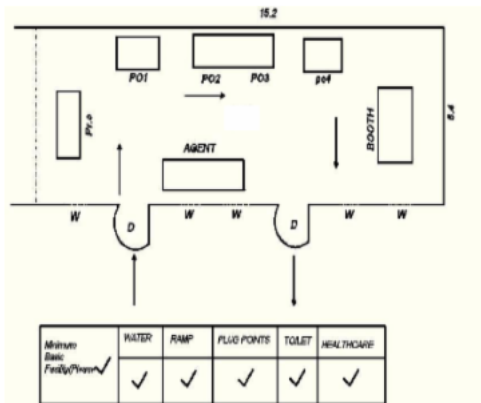

Nazri Naksha

Google Map View

Polling Station Building Front View

Polling Station Front View

Cad View

Key MAP View