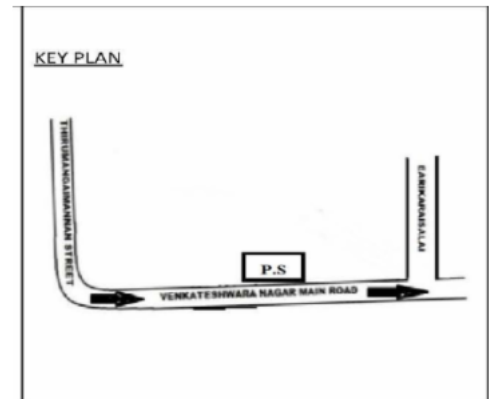

Cad View

Key MAP View

Minimum basic facility	water	ramp	Plug points	toilet	Health care
	YES	YES	YES	YES	YES