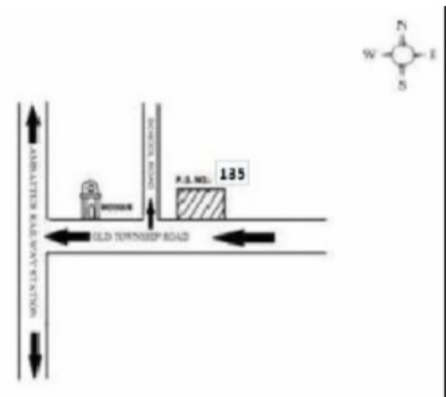

Nazri Naksha

Google Map View

Polling Station Building Front View

Polling Station Front View

Cad View

Key MAP View

Minimum Basic Facility (Please ✓)	water	ramp	Plug points	toilet	Health care
	✓	X	✓	✓	X