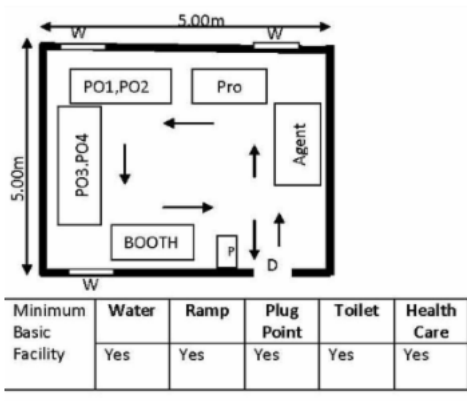

Nazri Naksha

Google Map View

Polling Station Building Front View

Polling Station Front View

Cad View

Key MAP View