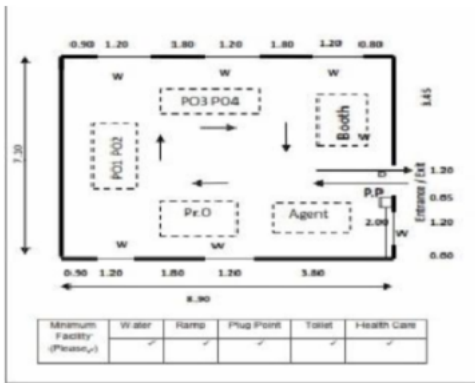

Nazri Naksha

Google Map View

Polling Station Building Front View

Polling Station Front View

Cad View

Key MAP View