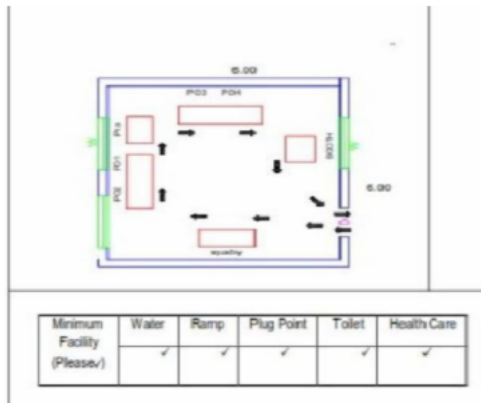

Nazri Naksha

Google Map View

Polling Station Building Front View

Polling Station Front View

Cad View

Key MAP View