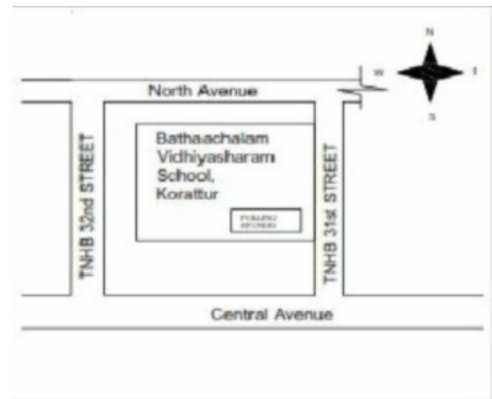

Polling Station Front View

Front Elevation

Front Elevation

Cad View

Key MAP View

Minimum Facility (Please,)	Water	Ramp	Plug Point	Toilet	Health Care
	<input checked="" type="checkbox"/>	<input checked="" type="checkbox"/>	<input checked="" type="checkbox"/>	<input checked="" type="checkbox"/>	<input checked="" type="checkbox"/>