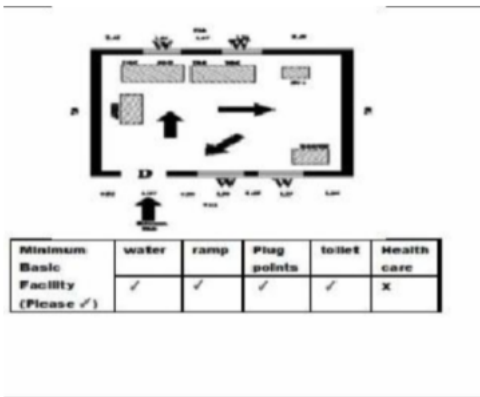

Nazri Naksha

Google Map View

Polling Station Building Front View

Polling Station Front View

Cad View

Key MAP View