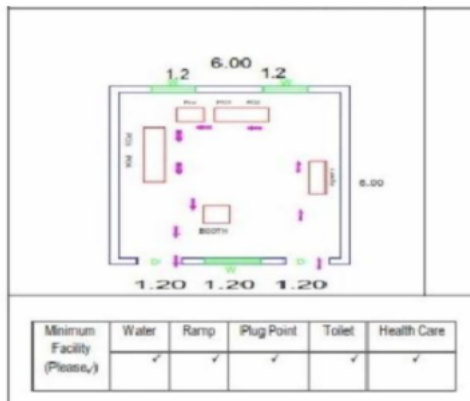

Nazri Naksha

Google Map View

Polling Station Building Front View

Polling Station Front View

Cad View

Key MAP View