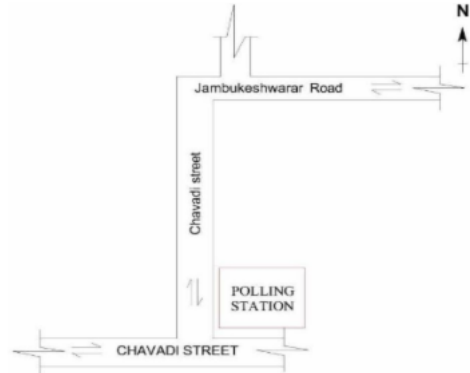

Nazri Naksha

Google Map View

Polling Station Building Front View

Polling Station Front View

Cad View

Key MAP View

Minimum Basic Facility (Please ✓)	Water	Ramp	Plug Point	Toilet	Health Care
	✓	✓	✓	✓	✓