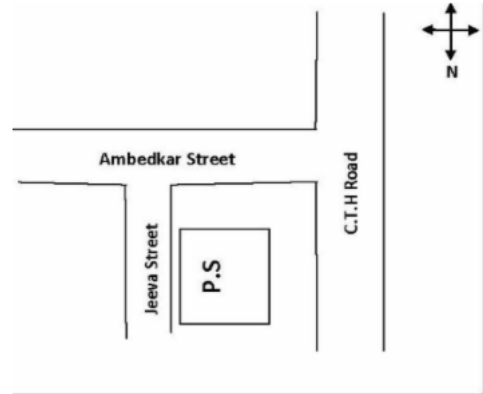

Nazri Naksha

Google Map View

Polling Station Building Front View

Polling Station Front View

Cad View

Key MAP View

Minimum Basic Facility	Water	Ramp	Plug Point	Toilet	Health Care
	Yes	Yes	Yes	Yes	Yes