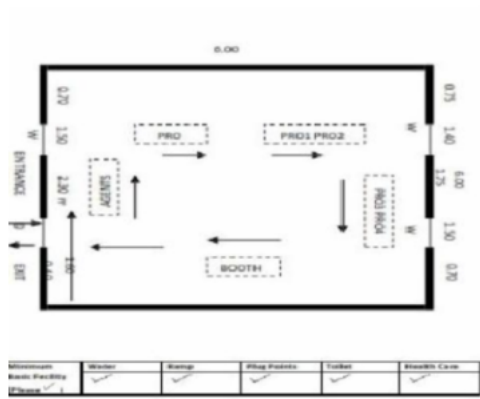

Nazri Naksha

Google Map View

Polling Station Building Front View

Polling Station Front View

Cad View

Key MAP View