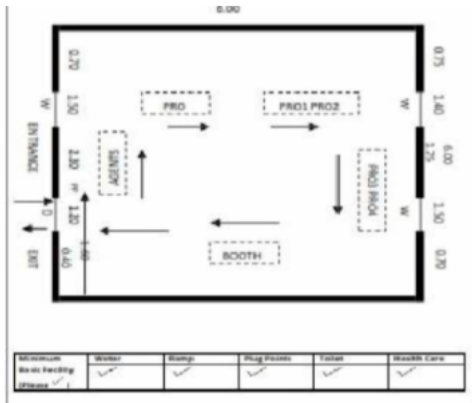

Nazri Naksha

Google Map View

Polling Station Building Front View

Polling Station Front View

Cad View

Key MAP View