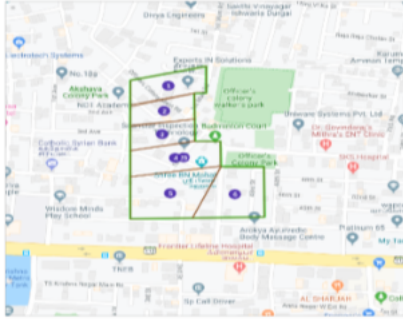

Nazri Naksha

Google Map View