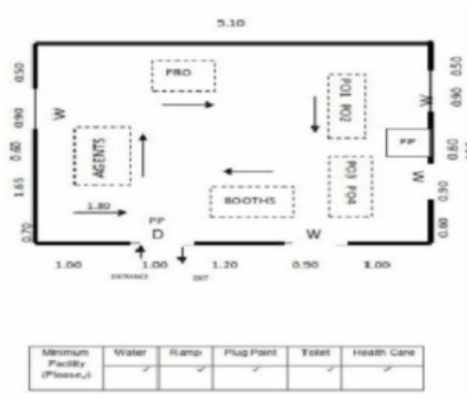

Nazri Naksha

Google Map View

Cad View