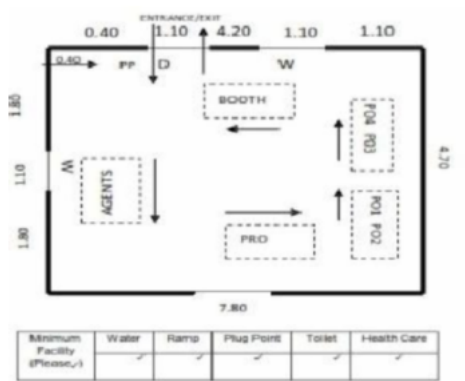

Nazri Naksha

Google Map View

Polling Station Building Front View

Polling Station Front View

Cad View

Key MAP View