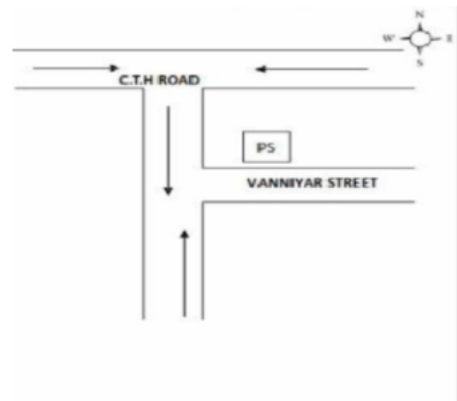

Nazri Naksha

Google Map View

Polling Station Building Front View

Polling Station Front View

Cad View

Key MAP View

Minimum Facility (Please✓)	Water	Ramp	Plug Point	Toilet	Health Care
	✓	✓	✓	✓	✓