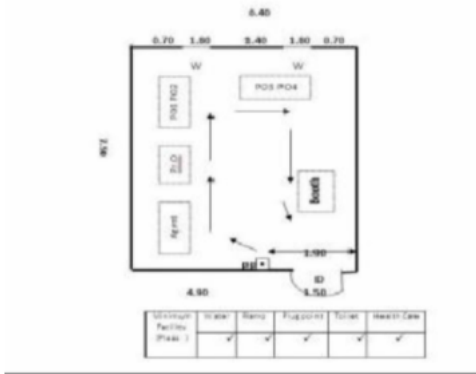

Nazri Naksha

Google Map View

Polling Station Building Front View

Polling Station Front View

Cad View

Key MAP View