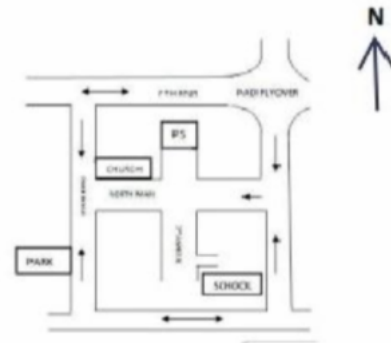

Nazri Naksha

Google Map View