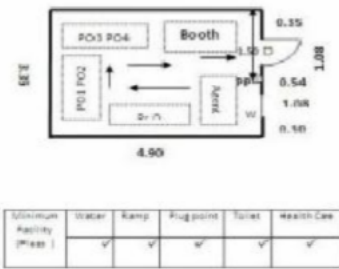

Nazri Naksha

Google Map View

Polling Station Building Front View

Polling Station Front View

Cad View

Key MAP View