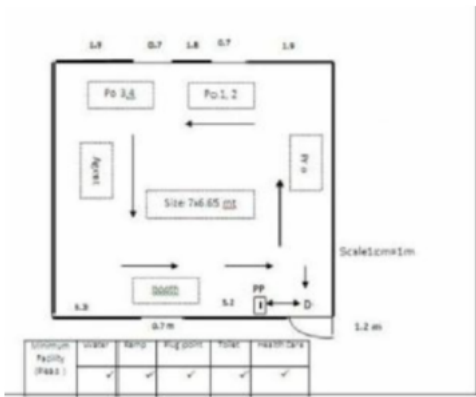

Nazri Naksha

Google Map View

Polling Station Building Front View

Polling Station Front View

Cad View

Key MAP View