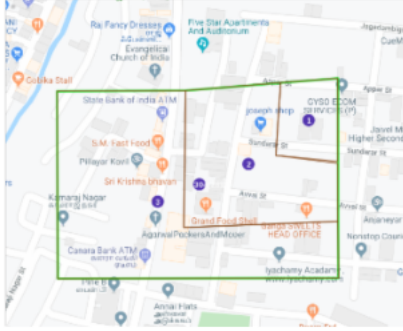

Nazri Naksha

Google Map View