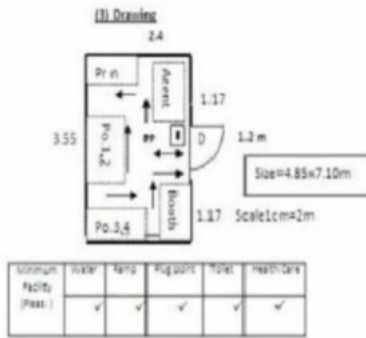

Nazri Naksha

Google Map View

Polling Station Building Front View

Polling Station Front View

Cad View

Key MAP View