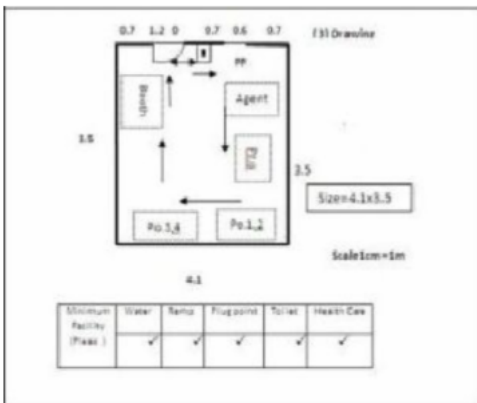

Nazri Naksha

Google Map View

Polling Station Building Front View

Polling Station Front View

Cad View

Key MAP View