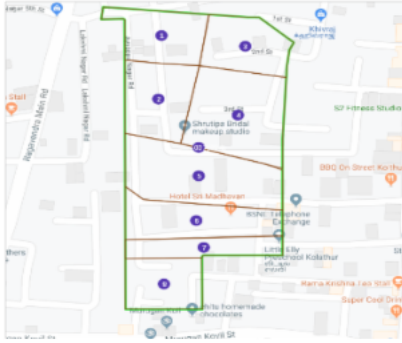

Nazri Naksha

Google Map View