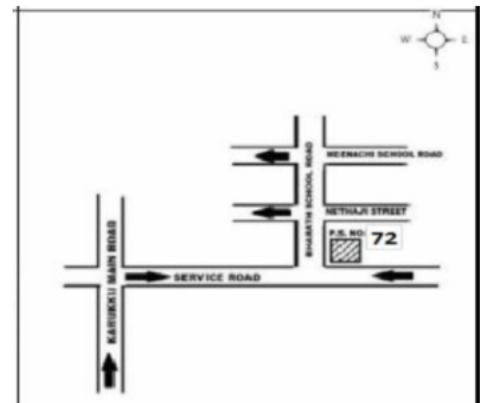

Nazri Naksha

Google Map View

Polling Station Building Front View

Polling Station Front View

Cad View

Key MAP View

Minimum Basic Facility (Please ✓)	water	ramp	Plug points	toilet	Health care
	✓	X	✓	✓	X