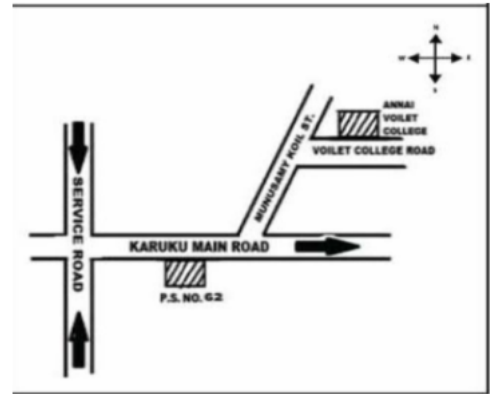

Cad View

Key MAP View

Minimum Basic Facility (Please ✓)	water	ramp	Plug points	toilet	Health care
✓	✓	X	✓	✓	X