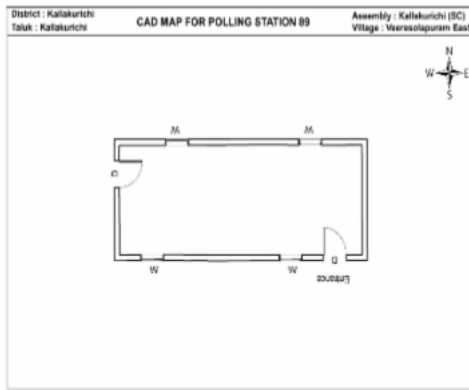

Nazri Naksha

Google Map View

Polling Station Building Front View

Polling Station Front View

Cad View

Key MAP View