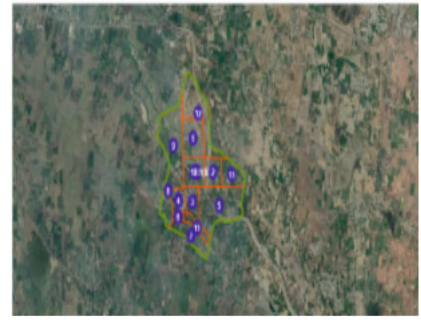

Nazri Naksha

Google Map View