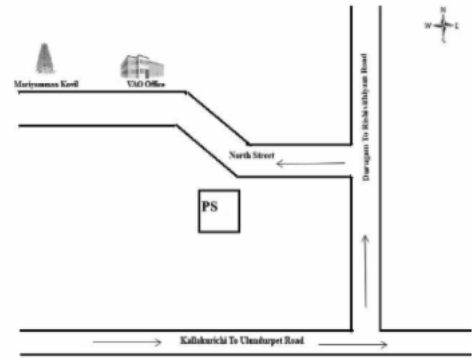

Nazri Naksha

Google Map View

Polling Station Building Front View

Polling Station Front View

Cad View

Key MAP View

Minimum Basic Facility(please)	Water	Ramp	Plug points	Toilet	Healthcare
✓	✓	✓	✓	✓	✓