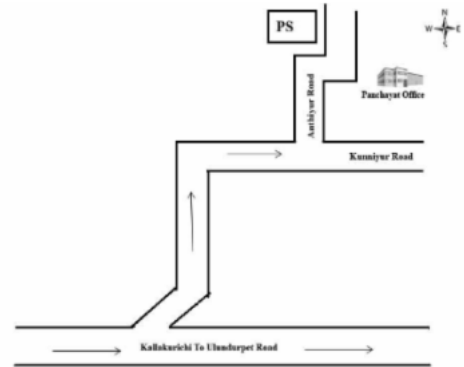

Cad View

Key MAP View

Minimum Basic facility (please)	Water	Ramp	plug points	Toilet	Health care
	✓	✓	✓	✓