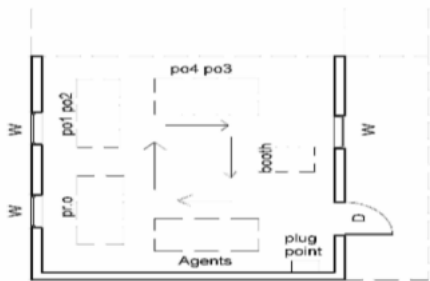

Nazri Naksha

Google Map View

Polling Station Building Front View

Polling Station Front View

Cad View

Minimum Basic facility (please)	Water	Ramp	plug points	Toilet	Health care
	✓	✓	✓	✓	

Key MAP View