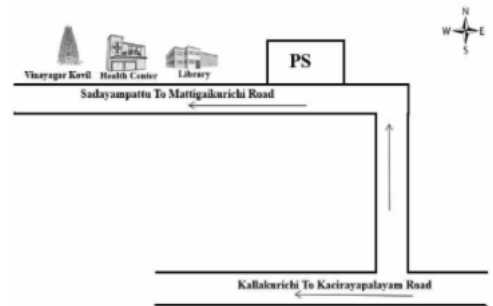

Cad View

Key MAP View

Minimum Basic facility (please)	Water	Ramp	Pl Toilet points	Health care
	✓	✓	✓	✓