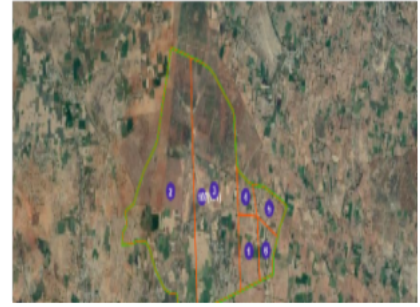

Nazri Naksha

Google Map View