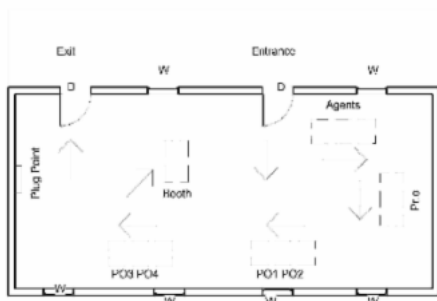

Google Map View

Polling Station Building Front View

Polling Station Front View

Cad View

Key MAP View

Minimum Basic Facility(Pease)	Water	Ramp	Plug point	Toile	Healthcare
<input checked="" type="checkbox"/>	<input checked="" type="checkbox"/>	<input checked="" type="checkbox"/>	<input checked="" type="checkbox"/>	<input checked="" type="checkbox"/>	<input type="checkbox"/>