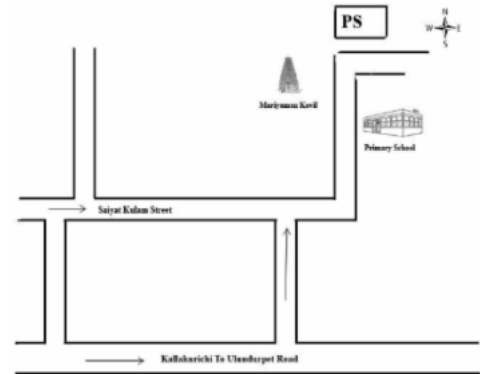

Google Map View

Polling Station Building Front View

Polling Station Front View

Cad View

Key MAP View

Minimum Basic Facility(Pease)	Water	Ramp	Plug point	Toile	Healthcare
<input checked="" type="checkbox"/>	<input checked="" type="checkbox"/>	<input checked="" type="checkbox"/>	<input checked="" type="checkbox"/>	<input checked="" type="checkbox"/>	<input type="checkbox"/>