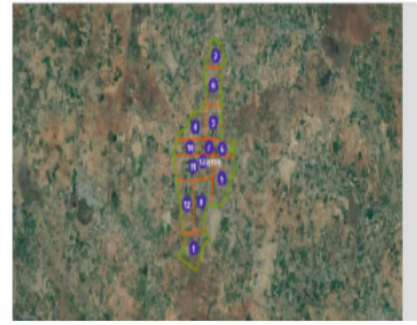

Nazri Naksha

Google Map View