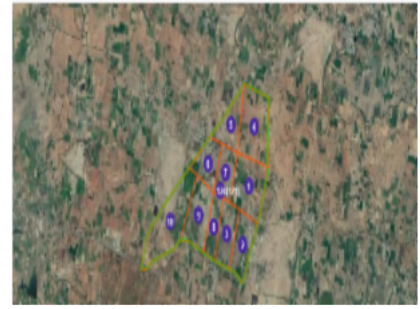

Nazri Naksha

Google Map View