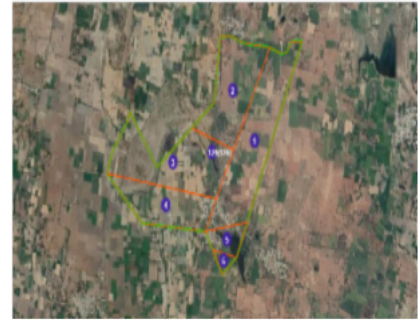

Nazri Naksha

Google Map View