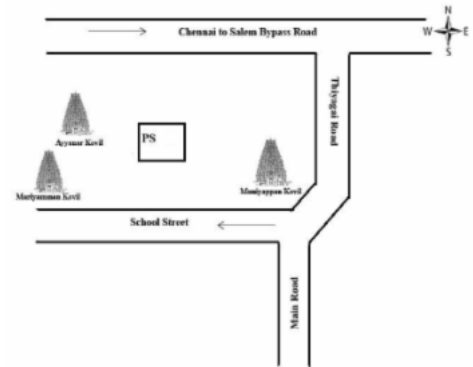

Cad View

Key MAP View

Minimum Basic Facility(please)	Water	Ramp	Plug points	Toilet	Healthcare
	✓	✓	✓	✓