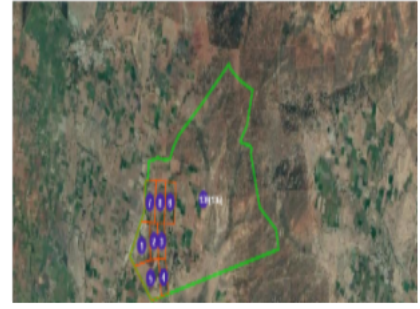

Nazri Naksha

Google Map View