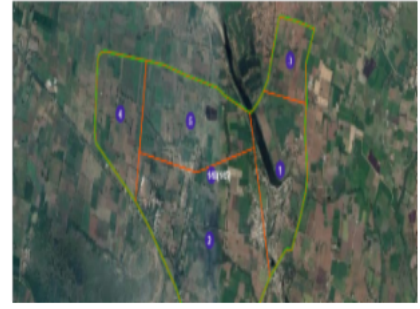

Nazri Naksha

Google Map View