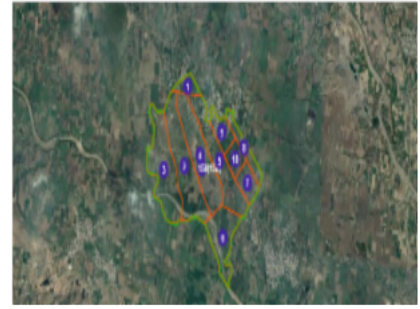

Nazri Naksha

Google Map View