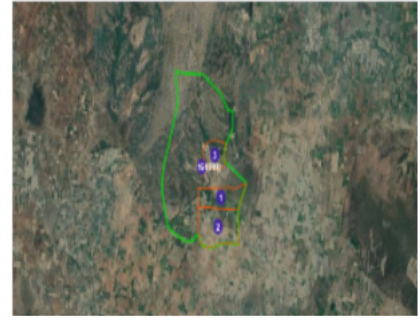

Nazri Naksha

Google Map View