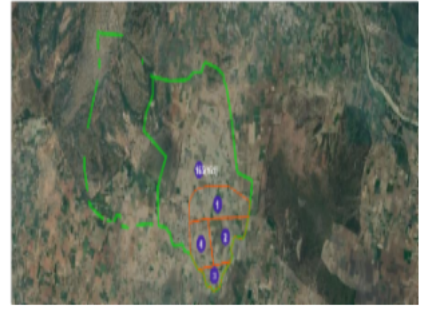

Nazri Naksha

Google Map View