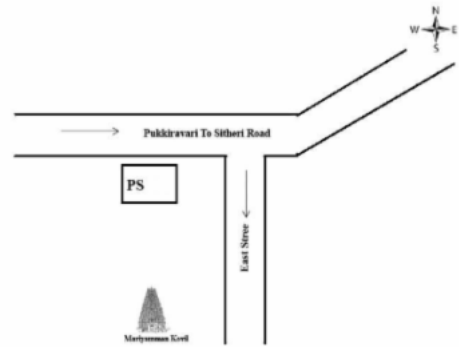

Cad View

Key MAP View

Minimum Basic Facility(Please)	Water	Ramp	Plug point	Toilet	Health care
	✓	✓	✓	✓