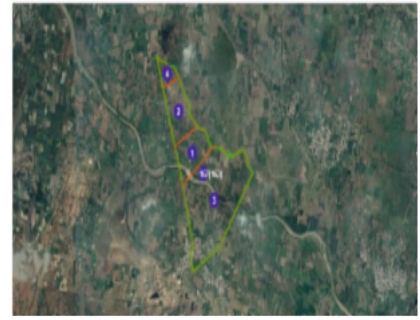

Nazri Naksha

Google Map View