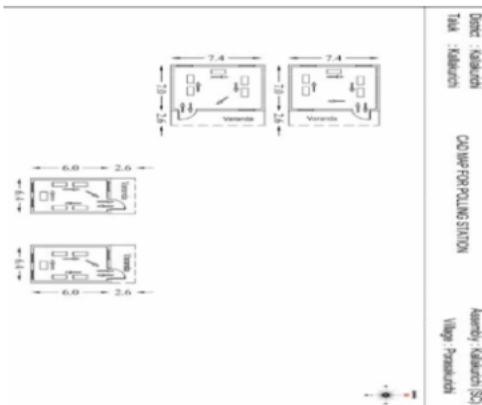

Nazri Naksha

Google Map View

Polling Station Building Front View

Polling Station Front View

Cad View

Key MAP View