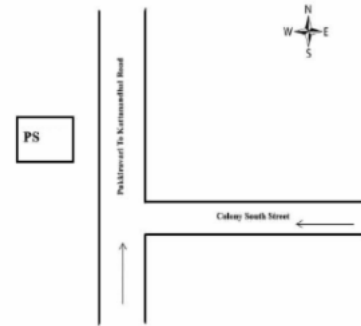

Nazri Naksha

Google Map View

Polling Station Building Front View

Polling Station Front View

Cad View

Key MAP View

Minimum Basic facility (please)	Water	Ramp	plug points	Toilet	Health care
	✓	✓	✓	✓