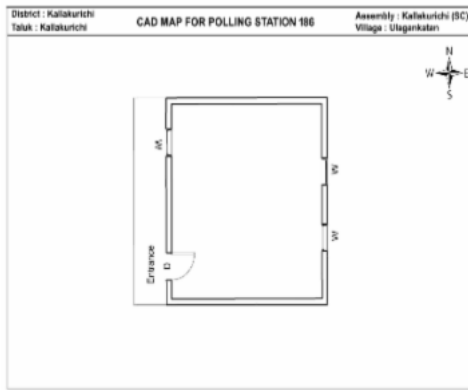

Nazri Naksha

Google Map View

Polling Station Building Front View

Polling Station Front View

Cad View

Key MAP View