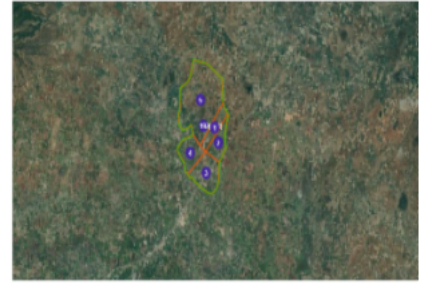

Nazri Naksha

Google Map View