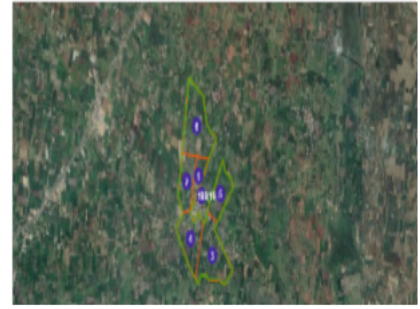

Nazri Naksha

Google Map View